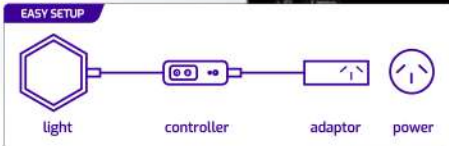

Smart Hexagon Lights

CSH-10HEX-248

RGB

MUSIC
SYNC

DIY

Home Decoration