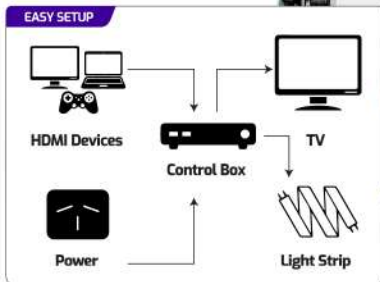

Garage Ceiling

Gaming Room

Bedroom

Office/Meeting Room

Smart TV Backlight LED Strip

CSH-LTVSY-279

Movie Night

Gaming Room